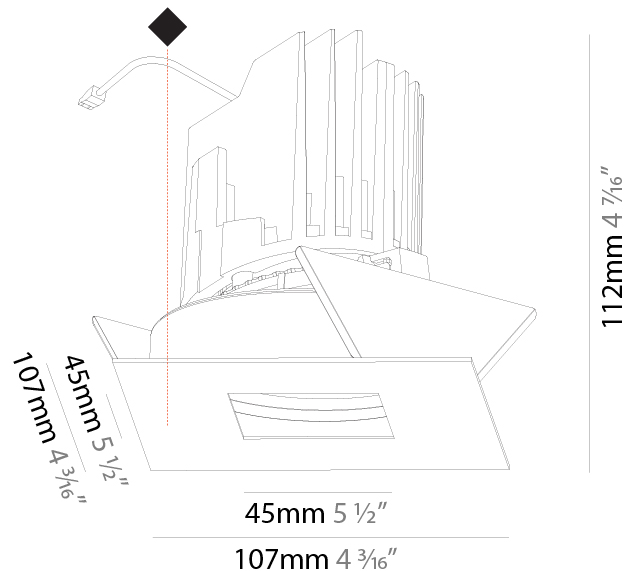

PHYSICAL

Shape: Square
Length (mm): 107
Length (in): 4 3/16
Width (mm): 107
Width (in): 4 3/16
Depth (mm): 112
Depth (in): 4 7/16
Ceiling Thickness (mm): 10 / 12.5 / 15
Ceiling Thickness (in): 3/8 or 1/2 or 9/16
Min. Recessing Depth (mm): 130
Min. Recessing Depth (in): 5 1/8
Light Distribution: Adjustable / Downlight
Weight (kg): 0.479
Weight (lbs): 1.06
Fixture Finish: SSR / BKV / CWI / CRY / HAB / UFT / ITA / RUA / FTG / MYG / LOD / PUS / FRO / FUP / KIA / POP / BLS / SPG / MEY / GOH / GUM / CHC / COM / ABZ / JAG / OBR / MOS / ROR
Fixture Material: Aluminum Die Cast
Cut-out Measurements: 98mm / 3 7/8"

ELECTRICAL

Lamp Type: LED (Zhaga Standard)
Input Wattage (W): 13.2 / 16.5
Total Output Wattage (W): 12 / 14
Dimming: Tri-Mode (Non-Dimming and Phase Dimming (120Vac only) and 0-10V Dimming)
Driver Included: No
Driver Location: Recessed Housing
Driver Type: Constant Current - Universal
Driver Class: Class 2
Housing: See components
Input Voltage (V): 120 - 277
Constant Current (MA): 350

LED

Number of LEDs: 1
Color Temperature (°K): 2700 / 3000 / 3500 / 4000
Max. Delivered Lumen (lm): 850 / 950 / 1019 / 1040
Nominal Lumen (lm): 960 / 1070 / 1156 / 1180
CRI: >90 CRI
Lamp Life (hrs): 50000

OPTICAL

Reflector°: 10
Adjustability: Rotational 355°; Tilt 30°

RATINGS AND CERTIFICATIONS

Certified By: Certified for North American Standards
IP rating: IP20