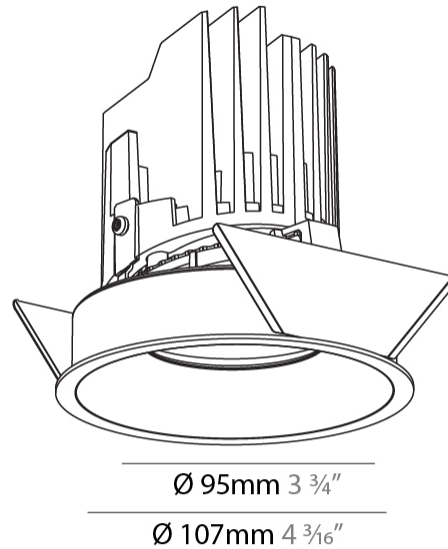

PHYSICAL

Shape: Round
Diameter (mm): 107
Diameter (in): 4 3/16
Height (mm): 112
Height (in): 4 7/16
Ceiling Thickness (mm): 10 / 12.5 / 15
Ceiling Thickness (in): 3/8 or 1/2 or 9/16
Min. Recessing Depth (mm): 130
Min. Recessing Depth (in): 5 1/8
Light Distribution: Adjustable / Downlight
Weight (kg): 0.488
Weight (lbs): 1.08
Fixture Finish: SSR / BKV / CWI / CRY / HAB / UFT / ITA / RUA / FTG / MYG / LOD / PUS / FRO / FUP / KIA / POP / BLS / SPG / MEY / GOH / GUM / CHC / COM / ABZ / JAG / OBR / MOS / ROR
Fixture Material: Aluminum Die Cast
Cut-out Measurements: 98mm / 3 7/8"

ELECTRICAL

Lamp Type: LED (Zhaga Standard)
Input Wattage (W): 13.2 / 16.5
Total Output Wattage (W): 12 / 14
Dimming: Tri-Mode (Non-Dimming and Phase Dimming (120Vac only) and 0-10V Dimming)
Driver Included: No
Driver Location: Recessed Housing
Driver Type: Constant Current - Universal
Driver Class: Class 2
Housing: See components
Input Voltage (V): 120 - 277
Constant Current (MA): 350

LED

Number of LEDs: 1
Color Temperature (°K): 2700 / 3000 / 3500 / 4000
Max. Delivered Lumen (lm): 850 / 950 / 1029 / 1050
Nominal Lumen (lm): 960 / 1070 / 1156 / 1180
CRI: >90 CRI
Efficiency (%): 0.885
Lamp Life (hrs): 50000

OPTICAL

Reflector°: 10
Adjustability: Rotational 355°; Tilt 10°

RATINGS AND CERTIFICATIONS

Certified By: Certified for North American Standards
IP rating: IP20

112mm 4 7/16"