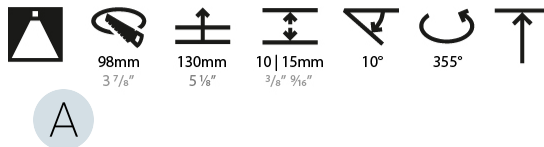

### PHYSICAL

Shape: Round  
 Diameter (mm): 107  
 Diameter (in): 4 3/16  
 Height (mm): 112  
 Height (in): 4 7/16  
 Ceiling Thickness (mm): 10 / 12.5 / 15  
 Ceiling Thickness (in): 3/8 or 1/2 or 9/16  
 Min. Recessing Depth (mm): 130  
 Min. Recessing Depth (in): 5 1/8  
 Light Distribution: Adjustable / Downlight  
 Weight (kg): 0.488  
 Weight (lbs): 1.08  
 Fixture Finish: SSR / BKV / CWI / CRY / HAB / UFT / ITA / RUA / FTG / MYG / LOD / PUS / FRO / FUP / KIA / POP / BLS / SPG / MEY / GOH / GUM / CHC / COM / ABZ / JAG / OBR / MOS / ROR  
 Fixture Material: Aluminum Die Cast  
 Cut-out Measurements: 98mm / 3 7/8"

### OPTICAL

Reflector°: 10  
 Adjustability: Rotational 355°; Tilt 10°

### RATINGS AND CERTIFICATIONS

Certified By: Certified for North American Standards  
 IP rating: IP20

112mm 4 7/16"